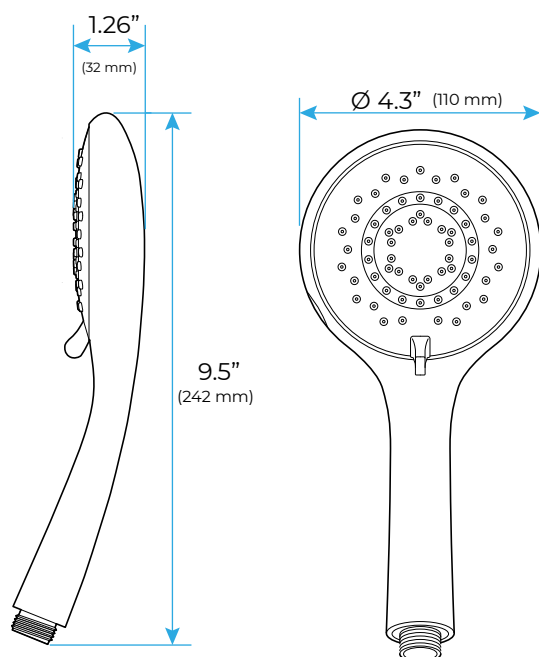

PHONE CONTROLLED THERMOSTATIC RECESSED CEILING MOUNT LED RAINFALL WATERFALL SHOWER SYSTEM WITH HAND SHOWER SPECIFICATIONS

Shower Head

- Shower Panel /Hose Material: 304 Stainless Steel
- Shower Head Size: 900*300 mm
- Shower Mixer Material: Brass
- Concealed Mixer Size: 465*130 mm
- Showerheads Install: Embedded Ceiling Mounted
- Concealed Mixer Install: Wall-Mounted
- LED Shower Head Functions: Rainfall, Waterfall, Water Column
- Water Pressure: 0.3 MPA
- Water Flow: 16L/min~28L/min
- Hand Shower/ Shower holder Material: Brass
- Shower Accessories Material: Brass
- LED Light: Need to Connect Power
- LED Light Color: 64 Color
- Shower Hose Length: 1.5M
- AC: 100-265V 50/60Hz

Shower Mixer

38°C
Thermostatic Control

Main body
Brass casting body

Brushed gold

Embedded Depth: 60mm

Product shown is only for installation display purpose

All functions can be used at the same time.
Spin button change water flow size.

130

465

Thread have G 1/2" and NPT 1/2"

105

465

Unit:mm

Hand Shower

Flow Rate: 2.0 GPM / 7.6 LPM