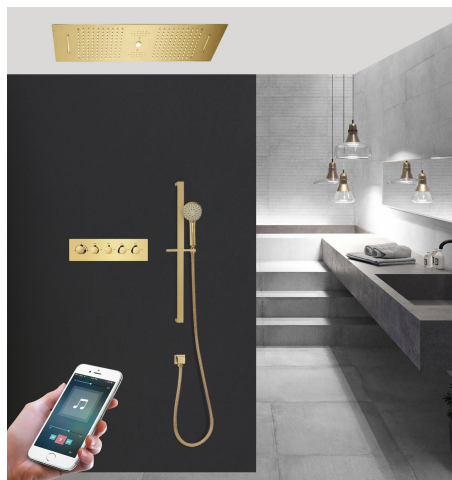

PHONE CONTROLLED THERMOSTATIC RECESSED CEILING MOUNT LED RAINFALL WATERFALL SHOWER SYSTEM WITH HAND SHOWER SPECIFICATIONS

Shower Head

- Shower Panel /Hose Material: 304 Stainless Steel
- Shower Head Size: 900*300 mm
- Shower Mixer Material: Brass
- Concealed Mixer Size: 465*130 mm
- Showerheads Install: Embedded Ceiling Mounted
- Concealed Mixer Install: Wall-Mounted
- LED Shower Head Functions: Rainfall, Waterfall, Water Column
- Water Pressure: 0.3 MPA
- Water Flow: 16L/min~28L/min
- Hand Shower/ Shower holder Material: Brass
- Shower Accessories Material: Brass
- LED Light: Need to Connect Power
- LED Light Color: 64 Color
- Shower Hose Length: 1.5M
- AC: 100-265V 50/60Hz

Kinds of color **64**
temperature adjustable

WiFi

Build-in WIFI

Phone control color

Color software App install instruction
download name: **Smart Life**

All dimensions and specifications are nominal and may vary. Use actual products for accuracy in critical situations.

Shower Mixer

38°C
Thermostatic Control

Main body
Brass casting body

Brushed gold

Embedded Depth: 60mm

Product shown is only for installation display purpose

All functions can be used at the same time.
Spin button change water flow size.