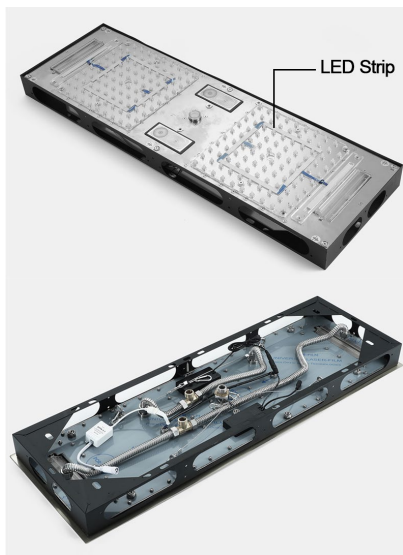

PHONE CONTROLLED THERMOSTATIC RECESSED CEILING MOUNT LED RAINFALL WATERFALL SHOWER SYSTEM WITH HAND SHOWER SPECIFICATIONS

Shower Head

- Shower Panel /Hose Material: 304 Stainless Steel
- Shower Head Size: 900*300 mm
- Shower Mixer Material: Brass
- Concealed Mixer Size: 465*130 mm
- Showerheads Install: Embedded Ceiling Mounted
- Concealed Mixer Install: Wall-Mounted
- LED Shower Head Functions: Rainfall, Waterfall, Water Column
- Water Pressure: 0.3 MPA
- Water Flow: 16L/min~28L/min
- Hand Shower/ Shower holder Material: Brass
- Shower Accessories Material: Brass
- LED Light: Need to Connect Power
- LED Light Color: 64 Color
- Shower Hose Length: 1.5M
- AC: 100-265V 50/60Hz

Kinds of color **64**
temperature adjustable

WiFi

Build-in WIFI

Phone control color

Color software App install instruction
download name: **Smart Life**

All dimensions and specifications are nominal and may vary. Use actual products for accuracy in critical situations.

Shower Mixer

38°C
Thermostatic Control

Main body
Brass casting body

Brushed gold

Embedded Depth: 60mm

Product shown is only for installation display purpose

All functions can be used at the same time.
Spin button change water flow size.

130

465

Thread have G 1/2" and NPT 1/2"

105

465

Unit:mm

Hand Shower

Flow Rate: 2.0 GPM / 7.6 LPM