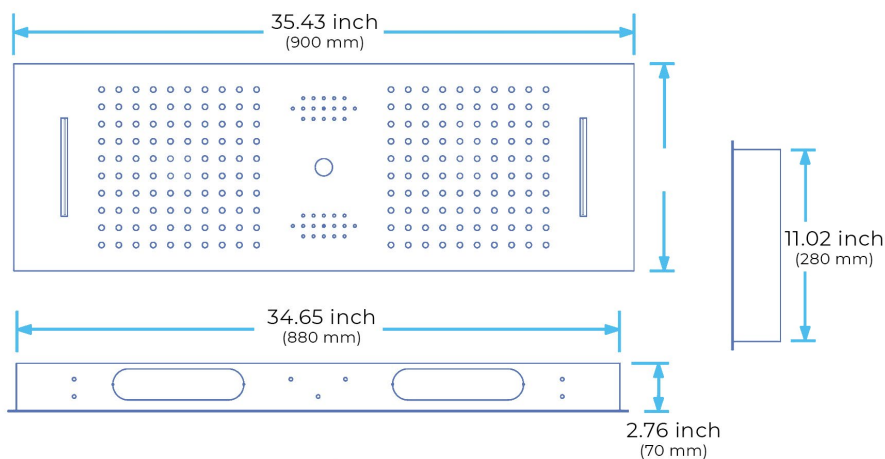

PHONE CONTROLLED THERMOSTATIC RECESSED CEILING MOUNT LED RAINFALL WATERFALL SHOWER SYSTEM WITH HAND SHOWER SPECIFICATIONS

Shower Head

- Shower Panel /Hose Material: 304 Stainless Steel
- Shower Head Size: 900*300 mm
- Shower Mixer Material: Brass
- Concealed Mixer Size: 465*130 mm
- Showerheads Install: Embedded Ceiling Mounted
- Concealed Mixer Install: Wall-Mounted
- LED Shower Head Functions: Rainfall, Waterfall, Water Column
- Water Pressure: 0.3 MPA
- Water Flow: 16L/min~28L/min
- Hand Shower/ Shower holder Material: Brass
- Shower Accessories Material: Brass
- LED Light: Need to Connect Power
- LED Light Color: 64 Color
- Shower Hose Length: 1.5M
- AC: 100-265V 50/60Hz

Kinds of color **64**
temperature adjustable

WiFi

Build-in WIFI

Phone control color

Color software App install instruction
download name: **Smart Life**

All dimensions and specifications are nominal and may vary. Use actual products for accuracy in critical situations.

Shower Mixer

38°C
Thermostatic Control

Main body
Brass casting body

Brushed gold

Embedded Depth: 60mm

Product shown is only for installation display purpose

All functions can be used at the same time.
Spin button change water flow size.

130

465

Thread have G 1/2" and NPT 1/2"

105

465

Unit:mm

Hand Shower

Flow Rate: 2.0 GPM / 7.6 LPM