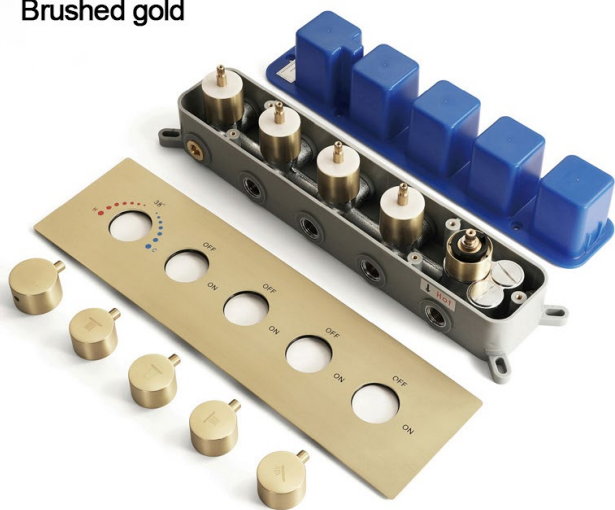

PHONE CONTROLLED THERMOSTATIC RECESSED CEILING MOUNT LED RAINFALL WATERFALL SHOWER SYSTEM WITH HAND SHOWER SPECIFICATIONS

Shower Head

- Shower Panel /Hose Material: 304 Stainless Steel
- Shower Head Size: 900*300 mm
- Shower Mixer Material: Brass
- Concealed Mixer Size: 465*130 mm
- Showerheads Install: Embedded Ceiling Mounted
- Concealed Mixer Install: Wall-Mounted
- LED Shower Head Functions: Rainfall, Waterfall, Water Column
- Water Pressure: 0.3 MPA
- Water Flow: 16L/min~28L/min
- Hand Shower/ Shower holder Material: Brass
- Shower Accessories Material: Brass
- LED Light: Need to Connect Power
- LED Light Color: 64 Color
- Shower Hose Length: 1.5M
- AC: 100-265V 50/60Hz

Kinds of color **64**
temperature adjustable

WiFi

Build-in WIFI

Phone control color

Color software App install instruction
download name: **Smart Life**

All dimensions and specifications are nominal and may vary. Use actual products for accuracy in critical situations.

Shower Mixer

38°C
Thermostatic Control

Main body
Brass casting body

Brushed gold

Embedded Depth: 60mm

Product shown is only for installation display purpose

All functions can be used at the same time.
Spin button change water flow size.

130

465

Thread have G 1/2" and NPT 1/2"

105

465

Unit:mm

Hand Shower

Flow Rate: 2.0 GPM / 7.6 LPM