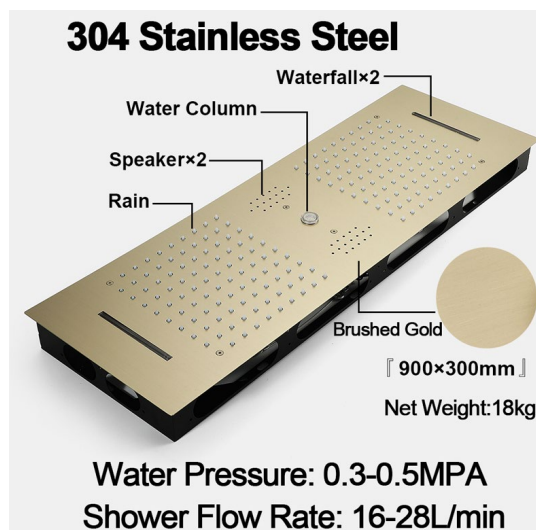

PHONE CONTROLLED THERMOSTATIC RECESSED CEILING MOUNT LED RAINFALL WATERFALL SHOWER SYSTEM WITH HAND SHOWER SPECIFICATIONS

Shower Head

- Shower Panel /Hose Material: 304 Stainless Steel
- Shower Head Size: 900*300 mm
- Shower Mixer Material: Brass
- Concealed Mixer Size: 465*130 mm
- Showerheads Install: Embedded Ceiling Mounted
- Concealed Mixer Install: Wall-Mounted
- LED Shower Head Functions: Rainfall, Waterfall, Water Column
- Water Pressure: 0.3 MPA
- Water Flow: 16L/min~28L/min
- Hand Shower/ Shower holder Material: Brass
- Shower Accessories Material: Brass
- LED Light: Need to Connect Power
- LED Light Color: 64 Color
- Shower Hose Length: 1.5M
- AC: 100-265V 50/60Hz

Kinds of color **64**
temperature adjustable

WiFi

Build-in WIFI

Phone control color

Color software App install instruction
download name: **Smart Life**

All dimensions and specifications are nominal and may vary. Use actual products for accuracy in critical situations.

Shower Mixer

38°C
Thermostatic Control

Main body
Brass casting body

Brushed gold

Embedded Depth: 60mm

Product shown is only for installation display purpose

All functions can be used at the same time.
Spin button change water flow size.

130

465

Thread have G 1/2" and NPT 1/2"

105

465

Unit:mm

Hand Shower

Flow Rate: 2.0 GPM / 7.6 LPM